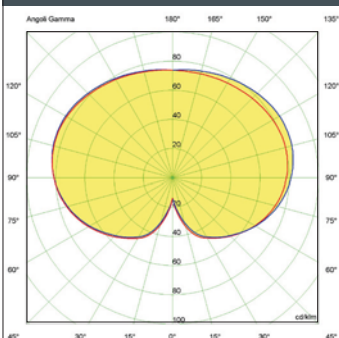

PHOTOMETRIC DATA SAMPLE

GLOBE 400 E27 - opal
30W High Power LED

POST height 3,5mt
10x10mt area: average 5 lux

The photometric data for all the versions are available upon request or on our website.

* ADD THE ABOVE SUFFIXES TO THE REFERENCES MENTIONED IN THE CATALOGUE