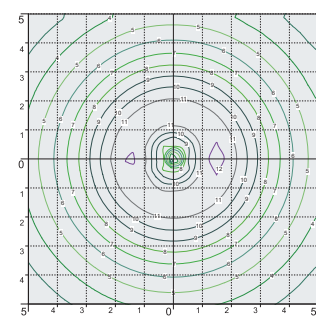

*ADD.
SUFFIX

suitable lamps:

CFL-LED
max 50W

E27
Lampholder only

.E27

Globe complete with classic base and E27 lampholder.

PHOTOMETRIC DATA SAMPLE

GLOBE 400 E27 - opal
30W High Power LED

POST height 3,5mt
10x10mt area: average 5 lux

The photometric data for all the versions are available upon request or on our website.

* ADD THE ABOVE SUFFIXES TO THE REFERENCES MENTIONED IN THE CATALOGUE