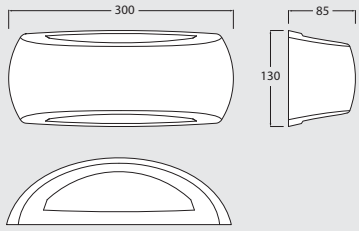

ENERGY CLASSIFICATION

ENERGY CLASSIFICATION

A+ A A- A B C D E

A+

AVAILABLE COLORS			
RESIN BODY (MOULDED COLOURS)			DIFFUSER
BLACK (A)	GREY (L)	WHITE (W)	OPAL (Y)

FRANCY			
LED FILAMENT LAMP INCLUDED	POWER	COLOUR TEMPERATURE	ARTICLE NO.
6W	4000K	1A1.000.F1L	
	2700K	1A1.000.F1R	
6W+SENSOR	4000K	1A1.000.S1L	
	2700K	1A1.000.S1R	