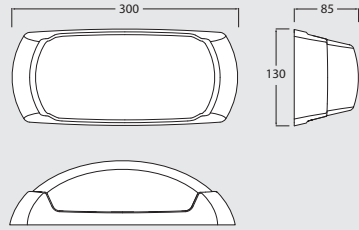

AVAILABLE VERSIONS SUPPLIED FULLY PRE-WIRED

E27

Master box: **24pcs**