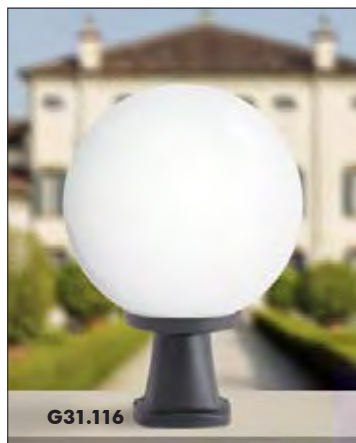

GARDEN REVIVAL
GARDEN CLASSIC
BOLLARD
UP&DOWN
DOWNLIGHT
IN-GROUND
BRICKLIGHT
FLOODLIGHT
BULKHEAD
SOLAR
URBAN CLASSIC
URBAN REVIVAL
URBAN MODERN
POST
LAMPS

GLOBE 300 MODERN

MEDIUM SIZE