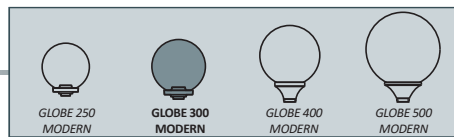

ARGO 300/G300 resin *

E27 lampholder	G31.255.E27
6,5W filament	G31.255.F1R
8,5W CCT set	G31.255.V1K
11W CCT set	G31.255.T1K

Pcs 2
Kg 4,9
mc 0,08

*available colour: black

ARGO 500/G300 resin *

E27 lampholder	G31.256.E27
6,5W filament	G31.256.F1R
8,5W CCT set	G31.256.V1K
11W CCT set	G31.256.T1K

Pcs 2
Kg 5,6
mc 0,094

*available colour: black

ARGO 800/G300 resin *

E27 lampholder	G31.257.E27
6,5W filament	G31.257.F1R
8,5W CCT set	G31.257.V1K
11W CCT set	G31.257.T1K

Pcs 2
Kg 6,7
mc 0,117

*available colour: black

FEBO 1500/G300 *

E27 lampholder	G31.263.E27
6,5W filament	G31.263.F1R
8,5W CCT set	G31.263.V1K
11W CCT set	G31.263.T1K

Pcs 2
Kg 12
mc 0,207

*available colour: black

ENEA 2000/G300 *

E27 lampholder	G31.264.E27
6,5W filament	G31.264.F1R
8,5W CCT set	G31.264.V1K
11W CCT set	G31.264.T1K

Pcs 2
Kg 18,2
mc 0,281

*available colour: black

ENEA 2400/G300 *

E27 lampholder	G31.265.E27
6,5W filament	G31.265.F1R
8,5W CCT set	G31.265.V1K
11W CCT set	G31.265.T1K

Pcs 2
Kg 22,2
mc 0,323

*available colour: black