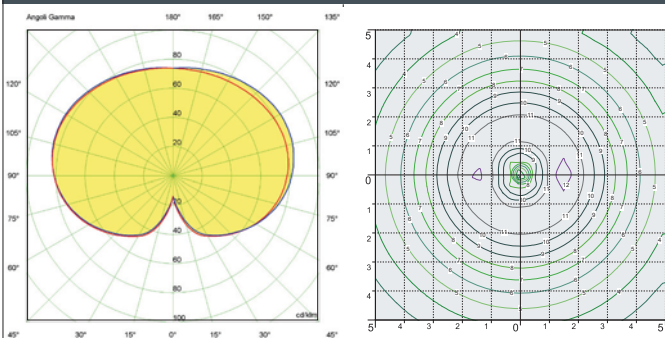

GLOBE 400 MODERN

G41.B40 *

Dimensions and weight

Height: 530 mm
Diameter: 400 mm
Weight: 2,1 Kg
Junction to support: diameter 60 mm
Area expose to wind pressure: CxS = m² 0,122

Moulded colours: *

Black White Grey

max 50W

E27
Lampholder only

.E27

Globe complete with modern base and E27 lampholder.

PHOTOMETRIC DATA SAMPLE

GLOBE 400 E27 - opal
30W High Power LED

POST height 3,5mt
10x10mt area: average 5 lux

The photometric data for all the versions are available upon request or on our website.