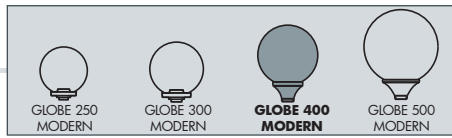

EKTOR 2500/GLOBE400
G41.361.000

Pcs 1
Kg 26,4
mc 0,15

400

2915

MIDIPILAR/GLOBE 400
G41.254

Pcs 1
Kg 2,7
mc 0,09

590

640

NEW LOT/GLOBE 400
G41.115

Pcs 1
Kg 2,4
mc 0,07

400

650

GLOBE 400
G41.B40

Pcs 2
Kg 4,2
mc 0,17

400

530

Ø 60

EKTOR 4000 MIDIPILAR/GLOBE400 1L G41.371.A10	AKILLE 4000 MIDIPILAR/GLOBE400 1L G41.421.A10
Pcs 1 Kg 37,9 mc 0,30	
EKTOR 3500 MIDIPILAR/GLOBE400 1L G41.367.A10	AKILLE 3500 MIDIPILAR/GLOBE400 1L G41.417.A10
Pcs 1 Kg 34,5 mc 0,26	
EKTOR 3000 MIDIPILAR/GLOBE400 1L G41.364.A10	AKILLE 3000 MIDIPILAR/GLOBE400 1L G41.414.A10
Pcs 1 Kg 31,1 mc 0,26	

EKTOR 4000/GLOBE400 G41.371.000	AKILLE 4000/GLOBE400 G41.421.000
Pcs 1 Kg 36,6 mc 0,21	
EKTOR 3500/GLOBE400 G41.367.000	AKILLE 3500/GLOBE400 G41.417.000
Pcs 1 Kg 33,2 mc 0,19	
EKTOR 3000 /GLOBE400 G41.364.000	AKILLE 3000 /GLOBE400 G41.414.000
Pcs 1 Kg 29,8 mc 0,17	

**EKTOR 2500
MIDIPILAR/GLOBE400 1L**
G41.361.A10

Pcs 1
Kg 27,7
mc 0,24

705

2755

Ø 265

705

EKTOR3500

AKILLE3000

4255

3755

3255

Ø 265

400

400

EKTOR3500

AKILLE3000

4400

3900

3400

Ø 265