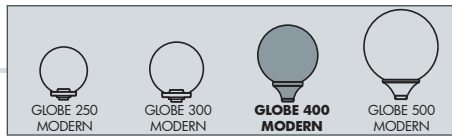

EKTOR 2500 MIDIPIILAR/GLOBE400 3L
G41.361.A30
Pcs 1 Kg 33,4 mc 0,51
1040
2755

EKTOR 2500 MIDIPIILAR/GLOBE400 2L
G41.361.A20
Pcs 1 Kg 30,6 mc 0,42
1140
3115
Ø 265

EKTOR 4000 MIDIPIILAR/GLOBE400 2L	AKILLE 4000 MIDIPIILAR/GLOBE400 2L
G41.371.A20	G41.421.A20
Pcs 1 Kg 40,8 mc 0,49	
EKTOR 3500 MIDIPIILAR/GLOBE400 2L	AKILLE 3500 MIDIPIILAR/GLOBE400 2L
G41.367.A20	G41.417.A20
Pcs 1 Kg 37,4 mc 0,47	
EKTOR 3000 MIDIPIILAR/GLOBE400 2L	AKILLE 3000 MIDIPIILAR/GLOBE400 2L
G41.364.A20	G41.414.A20
Pcs 1 Kg 34 mc 0,45	
1140	1140
4255 3755 3255	
Ø 265	Ø 265

EKTOR 4000 MIDIPIILAR/GLOBE400 3L	AKILLE 4000 MIDIPIILAR/GLOBE400 3L
G41.371.A30	G41.421.A30
Pcs 1 Kg 43,6 mc 0,57	
EKTOR 3500 MIDIPIILAR/GLOBE400 3L	AKILLE 3500 MIDIPIILAR/GLOBE400 3L
G41.367.A30	G41.417.A30
Pcs 1 Kg 40,2 mc 0,55	
EKTOR 3000 MIDIPIILAR/GLOBE400 3L	AKILLE 3000 MIDIPIILAR/GLOBE400 3L
G41.364.A30	G41.414.A30
Pcs 1 Kg 36,8 mc 0,53	
1040	1040
4615 4115 3615	
Ø 265	Ø 265